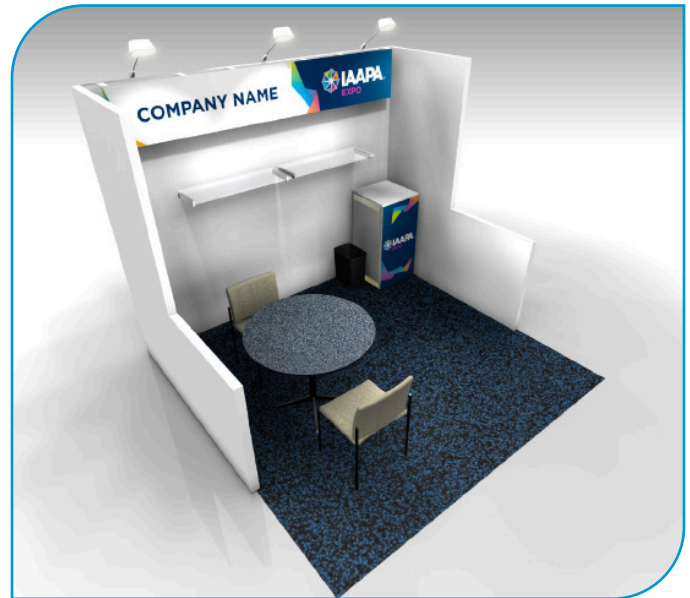

TURNKEY BOOTH OPTIONS

10' x 10' TURNKEY BOOTH

- ▶ White back wall and side wall panels
- ▶ 2 shelves
- ▶ IAAPA branded header with customizable company name
- ▶ 0.5m counter
- ▶ Blue Jay carpet
- ▶ 1 Starbase 30" high x 40" diameter table
- ▶ 2 padded side chairs
- ▶ 3 arm lights
- ▶ 1 500 watt electrical outlet for exhibitor use
- ▶ 1 wastebasket
- ▶ Daily cleaning

10' x 20' TURNKEY BOOTH

- ▶ White back wall and side wall panels
- ▶ 6 shelves
- ▶ IAAPA branded header with customizable company name
- ▶ 2 1m counters
- ▶ Blue Jay carpet
- ▶ 2 Starbase 30" high x 40" diameter tables
- ▶ 4 padded side chairs
- ▶ 6 arm lights
- ▶ 1 500 watt electrical outlet for exhibitor use
- ▶ 2 wastebaskets
- ▶ Daily cleaning

20' x 20' TURNKEY BOOTH

- ▶ White back wall and side wall panels
- ▶ 6 shelves
- ▶ IAAPA branded header with customizable company name
- ▶ 2 1m counters
- ▶ Blue Jay carpet
- ▶ 4 Starbase 30" high x 40" diameter tables
- ▶ 8 padded side chairs
- ▶ 6 arm lights
- ▶ 2 500 watt electrical outlets for exhibitor use
- ▶ 2 wastebaskets
- ▶ Daily cleaning

PRICING

Turnkey Booth (Shell) Member

Early Bird - Feb. 16, 2024

\$62.00 per square foot

Standard - Feb. 17, 2024

\$64.00 per square foot

Turnkey Booth (Shell) Nonmember

Early Bird - Feb. 16, 2024