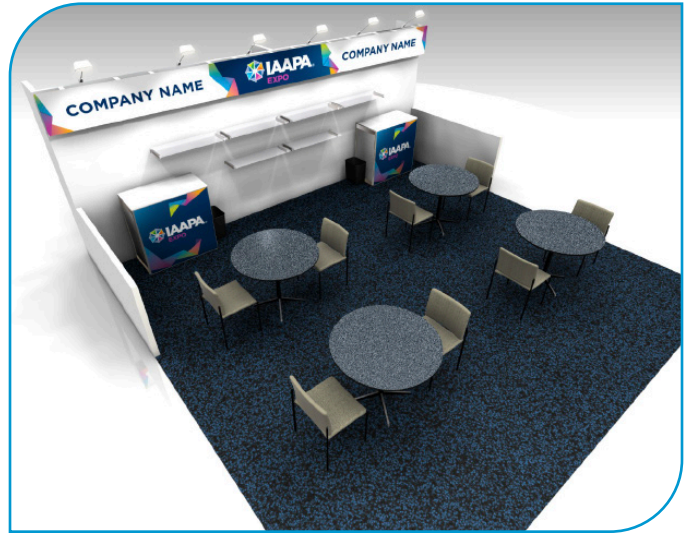

TURNKEY BOOTH OPTIONS

10' x 10' TURNKEY BOOTH

- ▶ White back wall and side wall panels
- ▶ 2 shelves
- ▶ IAAPA branded header with customizable company name
- ▶ 0.5m counter
- ▶ Blue Jay carpet
- ▶ 1 Starbase 30" high x 40" diameter table
- ▶ 2 padded side chairs
- ▶ 3 arm lights
- ▶ 1 500 watt electrical outlet for exhibitor use
- ▶ 1 wastebasket
- ▶ Daily cleaning

10' x 20' TURNKEY BOOTH

- ▶ White back wall and side wall panels
- ▶ 6 shelves
- ▶ IAAPA branded header with customizable company name
- ▶ 2 1m counters
- ▶ Blue Jay carpet
- ▶ 2 Starbase 30" high x 40" diameter tables
- ▶ 4 padded side chairs
- ▶ 6 arm lights
- ▶ 1 500 watt electrical outlet for exhibitor use
- ▶ 2 wastebaskets
- ▶ Daily cleaning

20' x 20' TURNKEY BOOTH

- ▶ White back wall and side wall panels
- ▶ 6 shelves
- ▶ IAAPA branded header with customizable company name
- ▶ 2 1m counters
- ▶ Blue Jay carpet
- ▶ 4 Starbase 30" high x 40" diameter tables
- ▶ 8 padded side chairs
- ▶ 6 arm lights
- ▶ 2 500 watt electrical outlets for exhibitor use
- ▶ 2 wastebaskets
- ▶ Daily cleaning

PRICING

Turnkey Booth (Shell) Member

Early Bird - Feb. 16, 2024

\$62.00 per square foot

Standard - Feb. 17, 2024

\$64.00 per square foot

Turnkey Booth (Shell) Nonmember

Early Bird - Feb. 16, 2024