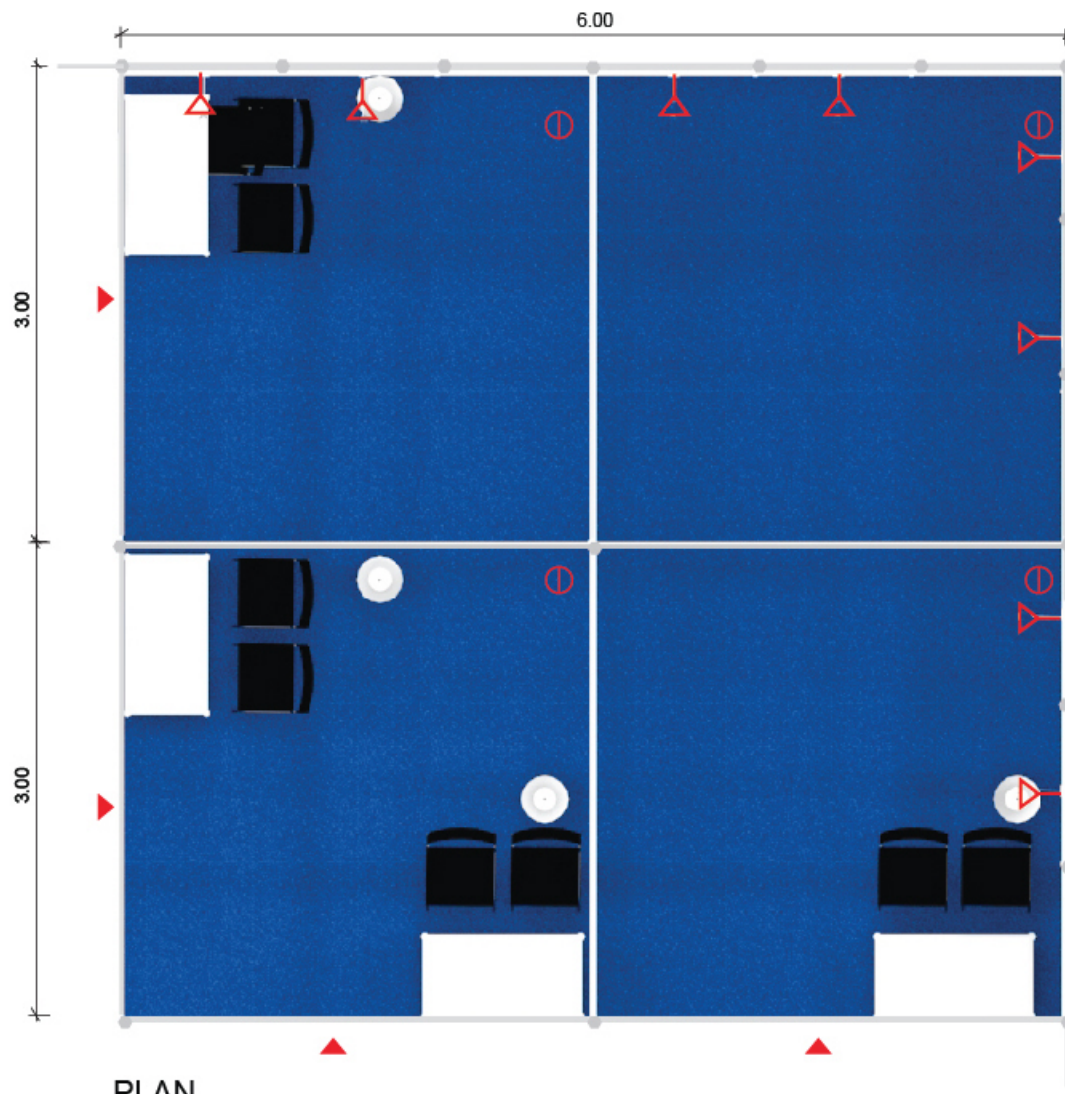

## Shell Scheme 3x9

Size : w 3.00 x L6.00 x h 2.40 m.

Symbol	Entitlement	Qty
□	Lockable Cabinet	3
□	Folding chair	6
△	LED spotlight with arm	6
⊖	Socket 5 Amp.(not for lighting)	3
○	Waste Basket	3
	Needle punch carpet ( Blue)	1

PLAN

FRONT

## Shell Scheme 3X9

Size : w 6.00 x L6.00 x h 2.40 m.

Symbol	Entitlement	Qty
	Lockable Cabinet	4
	Folding chair	8
▶	LED spotlight with arm	8
⊖	Socket 5 Amp.(not for lighting)	4
○	Waste Basket	4
	Needle punch carpet ( Blue)	1

**Shell Scheme 6x6**

Size : w 6.00 x L6.00 x h 2.40 m.

Symbol	Entitlement	Qty
	Lockable Cabinet	4
	Folding chair	8
▶	LED spotlight with arm	8
⊖	Socket 5 Amp.(not for lighting)	4
○	Waste Basket	4
	Needle punch carpet ( Blue)	1