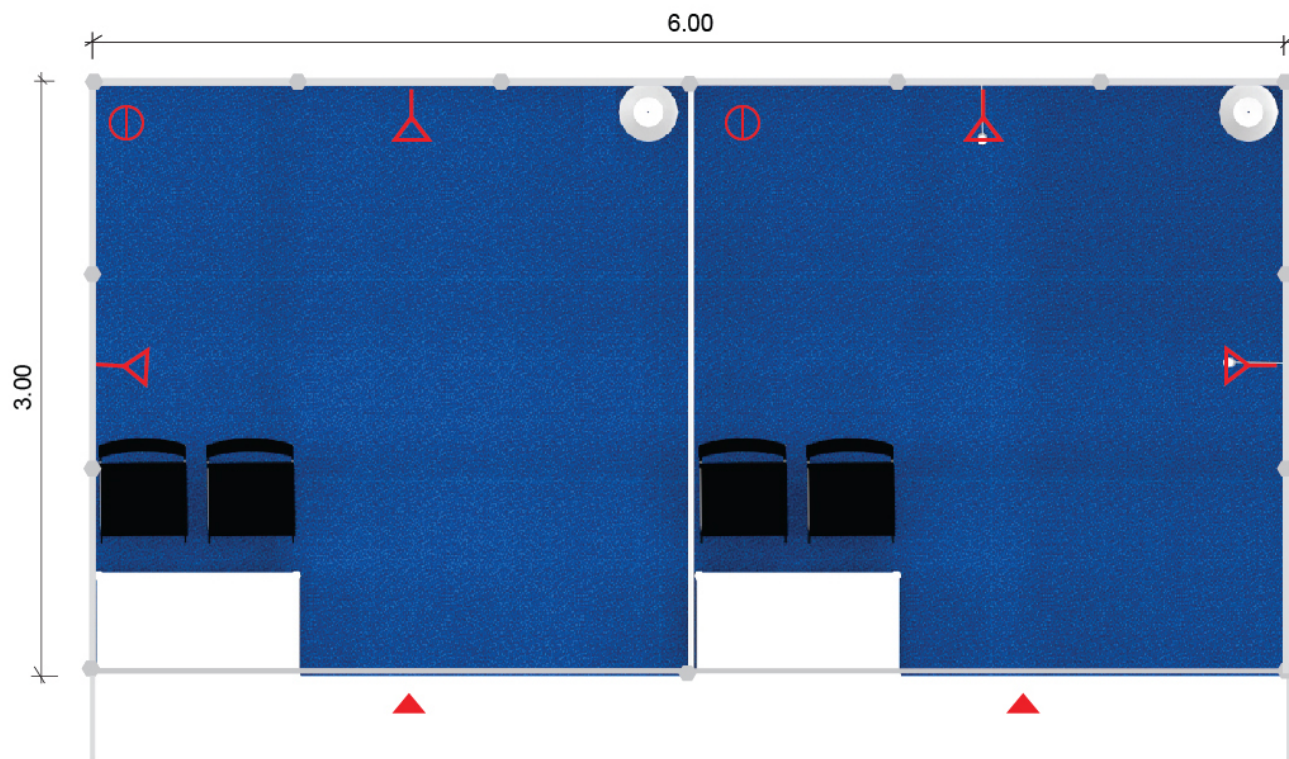

# Fascia

**1** inkjet sticker on wood Fascia size 2.97 x h 0.30 m.

**2** inkjet on foam board size 0.40 x h 0.30 m.

**3** inkjet sticker size 0.95 x h 0.66 m.

Size : w 3.00 x L3.00 x h 2.40 m.

PLAN

Symbol	Entitlement	Qty
○	Lockable Cabinet	1
△	Folding chair	2
△	LED spotlight with arm	2
⊘	Socket 5 Amp.(not for lighting)	1
○	Waste Basket	1
	Needle punch carpet ( Blue)	1

FRONT

**Shell Scheme 3x3**

Size : w 3.00 x L3.00 x h 2.40 m.

Symbol	Entitlement	Qty
	Lockable Cabinet	1
	Folding chair	2
	LED spotlight with arm	2
	Socket 5 Amp.(not for lighting)	1
	Waste Basket	1
	Needle punch carpet ( Blue)	1

Size : w 3.00 x L6.00 x h 2.40 m.

Symbol	Entitlement	Qty
	Lockable Cabinet	2
	Folding chair	4
	LED spotlight with arm	4
	Socket 5 Amp.(not for lighting)	2
	Waste Basket	2
	Needle punch carpet ( Blue)	1

**Shell Scheme 6x6**

Size : w 6.00 x L6.00 x h 2.40 m.

Symbol	Entitlement	Qty
	Lockable Cabinet	4
	Folding chair	8
▶	LED spotlight with arm	8
⊖	Socket 5 Amp.(not for lighting)	4
○	Waste Basket	4
	Needle punch carpet ( Blue)	1