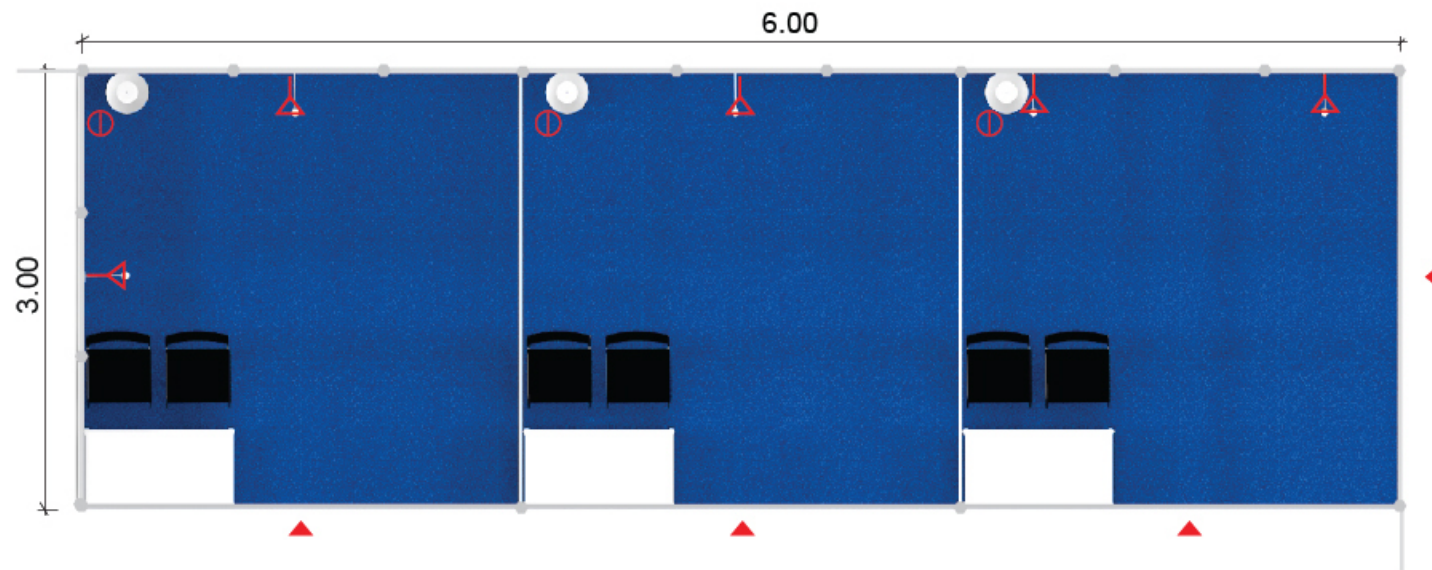

Size : w 3.00 x L6.00 x h 2.40 m.

Symbol	Entitlement	Qty
	Lockable Cabinet	3
	Folding chair	6
	LED spotlight with arm	6
	Socket 5 Amp.(not for lighting)	3
	Waste Basket	3
	Needle punch carpet ( Blue)	1

## Shell Scheme 3x9

Size : w 3.00 x L6.00 x h 2.40 m.

Symbol	Entitlement	Qty
□	Lockable Cabinet	3
□	Folding chair	6
△	LED spotlight with arm	6
⊖	Socket 5 Amp.(not for lighting)	3
○	Waste Basket	3
	Needle punch carpet ( Blue)	1

PLAN

FRONT

**Shell Scheme 3x9**

Size : w 3.00 x L6.00 x h 2.40 m.

Symbol	Entitlement	Qty
	Lockable Cabinet	3
	Folding chair	6
	LED spotlight with arm	6
	Socket 5 Amp.(not for lighting)	3
	Waste Basket	3
	Needle punch carpet ( Blue)	1

## Shell Scheme 3X9

Size : w 6.00 x L6.00 x h 2.40 m.

Symbol	Entitlement	Qty
	Lockable Cabinet	4
	Folding chair	8
▶	LED spotlight with arm	8
⊖	Socket 5 Amp.(not for lighting)	4
○	Waste Basket	4
	Needle punch carpet ( Blue)	1