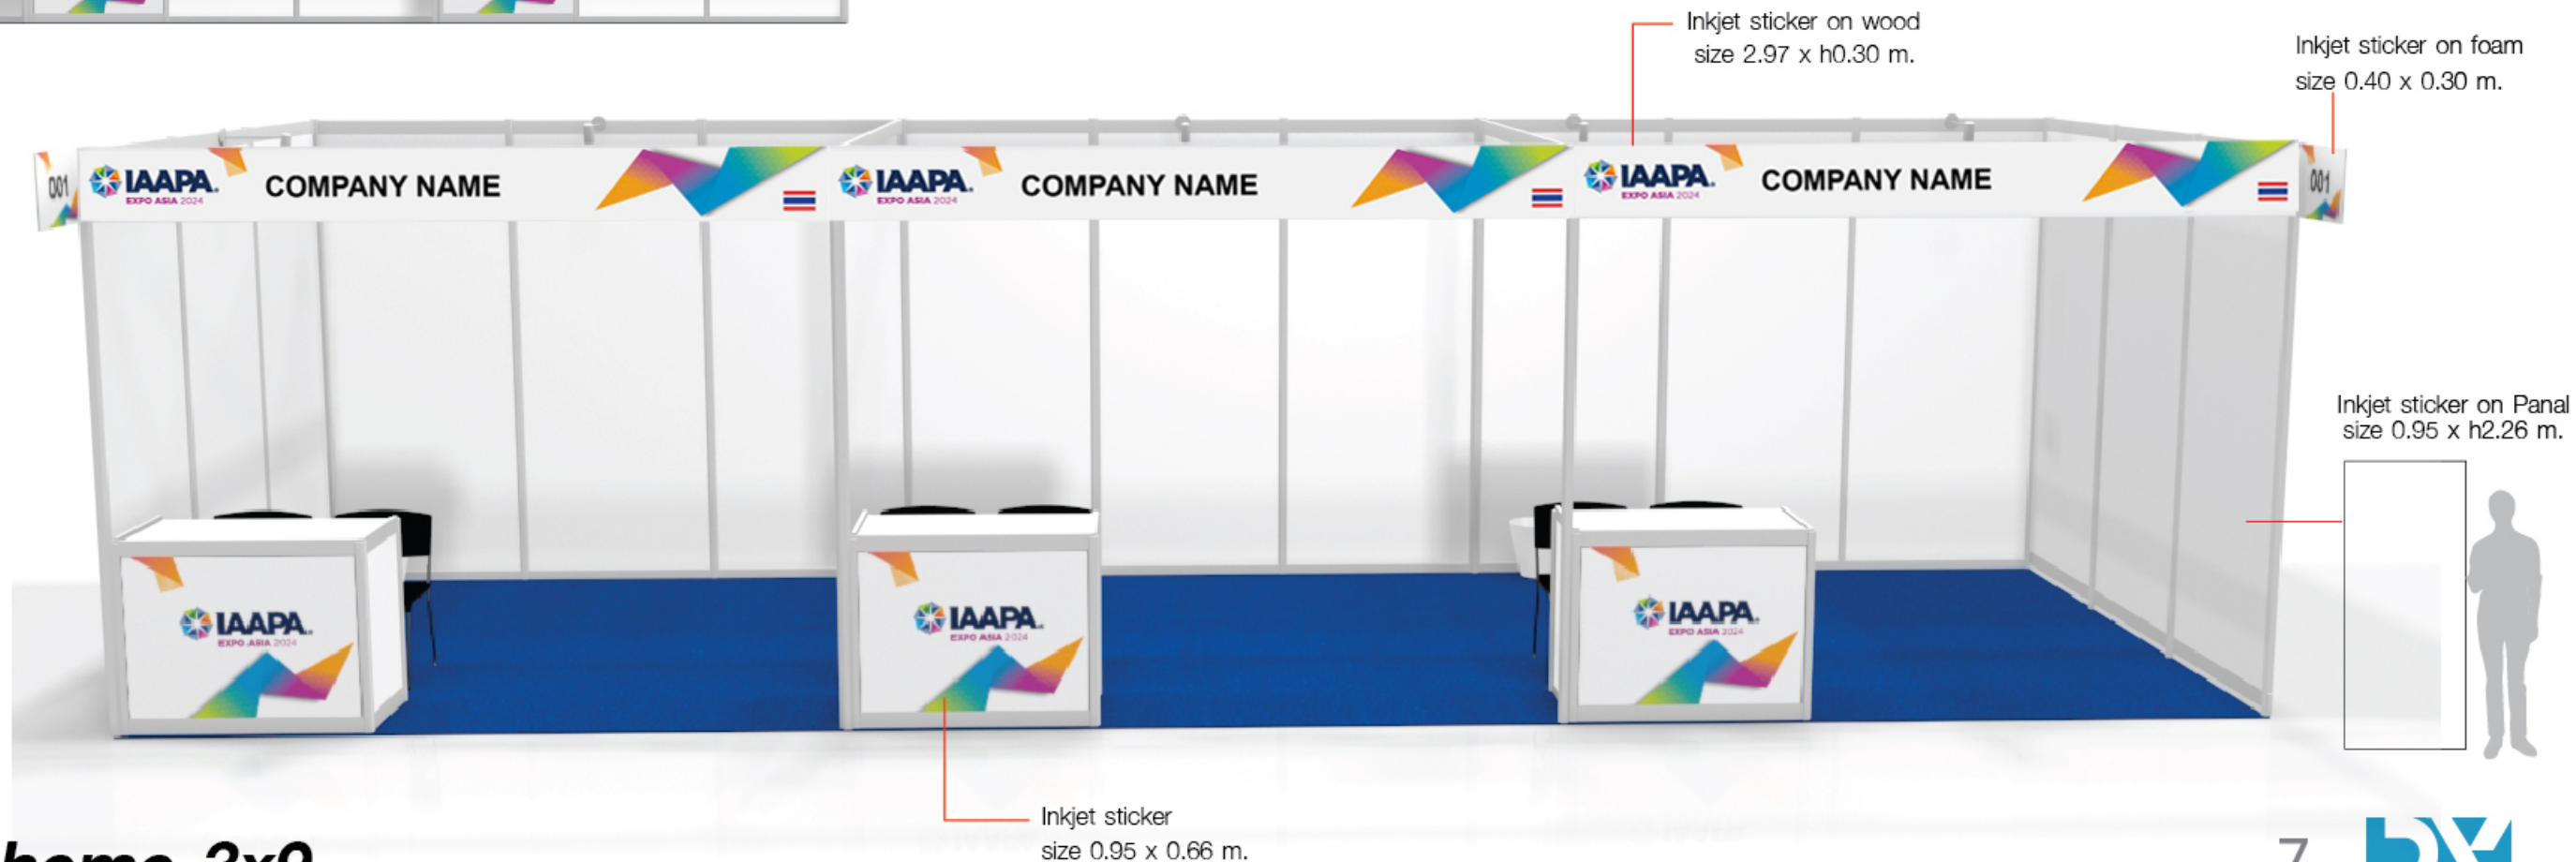

FRONT

**Shell Scheme 3x3**

Size : w 3.00 x L3.00 x h 2.40 m.

Symbol	Entitlement	Qty
	Lockable Cabinet	1
	Folding chair	2
	LED spotlight with arm	2
	Socket 5 Amp.(not for lighting)	1
	Waste Basket	1
	Needle punch carpet ( Blue)	1

Size : w 3.00 x L6.00 x h 2.40 m.

Symbol	Entitlement	Qty
	Lockable Cabinet	2
	Folding chair	4
▶	LED spotlight with arm	4
⊕	Socket 5 Amp.(not for lighting)	2
○	Waste Basket	2
	Needle punch carpet ( Blue)	1

Size : w 3.00 x L6.00 x h 2.40 m.

Symbol	Entitlement	Qty
	Lockable Cabinet	3
	Folding chair	6
	LED spotlight with arm	6
	Socket 5 Amp.(not for lighting)	3
	Waste Basket	3
	Needle punch carpet ( Blue)	1

## Shell Scheme 3x9

Size : w 3.00 x L6.00 x h 2.40 m.

Symbol	Entitlement	Qty
□	Lockable Cabinet	3
□	Folding chair	6
△	LED spotlight with arm	6
⊖	Socket 5 Amp.(not for lighting)	3
○	Waste Basket	3
	Needle punch carpet ( Blue)	1