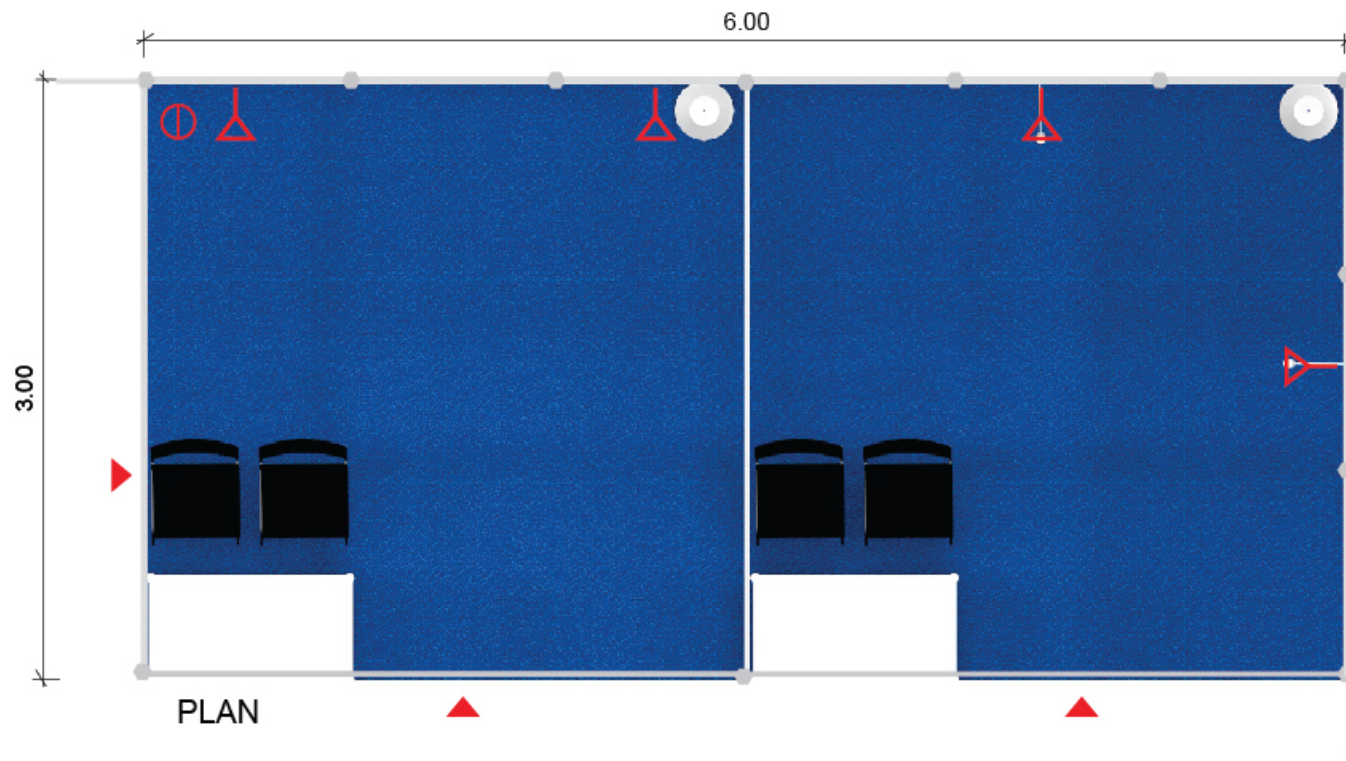

FRONT

**Shell Scheme 3x3**

Size : w 3.00 x L3.00 x h 2.40 m.

Symbol	Entitlement	Qty
	Lockable Cabinet	1
	Folding chair	2
	LED spotlight with arm	2
	Socket 5 Amp.(not for lighting)	1
	Waste Basket	1
	Needle punch carpet ( Blue)	1

PLAN

FRONT

Size : w 3.00 x L6.00 x h 2.40 m.

Symbol	Entitlement	Qty
	Lockable Cabinet	2
	Folding chair	4
	LED spotlight with arm	4
	Socket 5 Amp.(not for lighting)	2
	Waste Basket	2
	Needle punch carpet ( Blue)	1

Size : w 3.00 x L6.00 x h 2.40 m.

Symbol	Entitlement	Qty
	Lockable Cabinet	2
	Folding chair	4
▶	LED spotlight with arm	4
⊕	Socket 5 Amp.(not for lighting)	2
○	Waste Basket	2
	Needle punch carpet ( Blue)	1

## Shell Scheme 3x9

Size : w 3.00 x L6.00 x h 2.40 m.

Symbol	Entitlement	Qty
□	Lockable Cabinet	3
□	Folding chair	6
△	LED spotlight with arm	6
⊖	Socket 5 Amp.(not for lighting)	3
○	Waste Basket	3
	Needle punch carpet ( Blue)	1