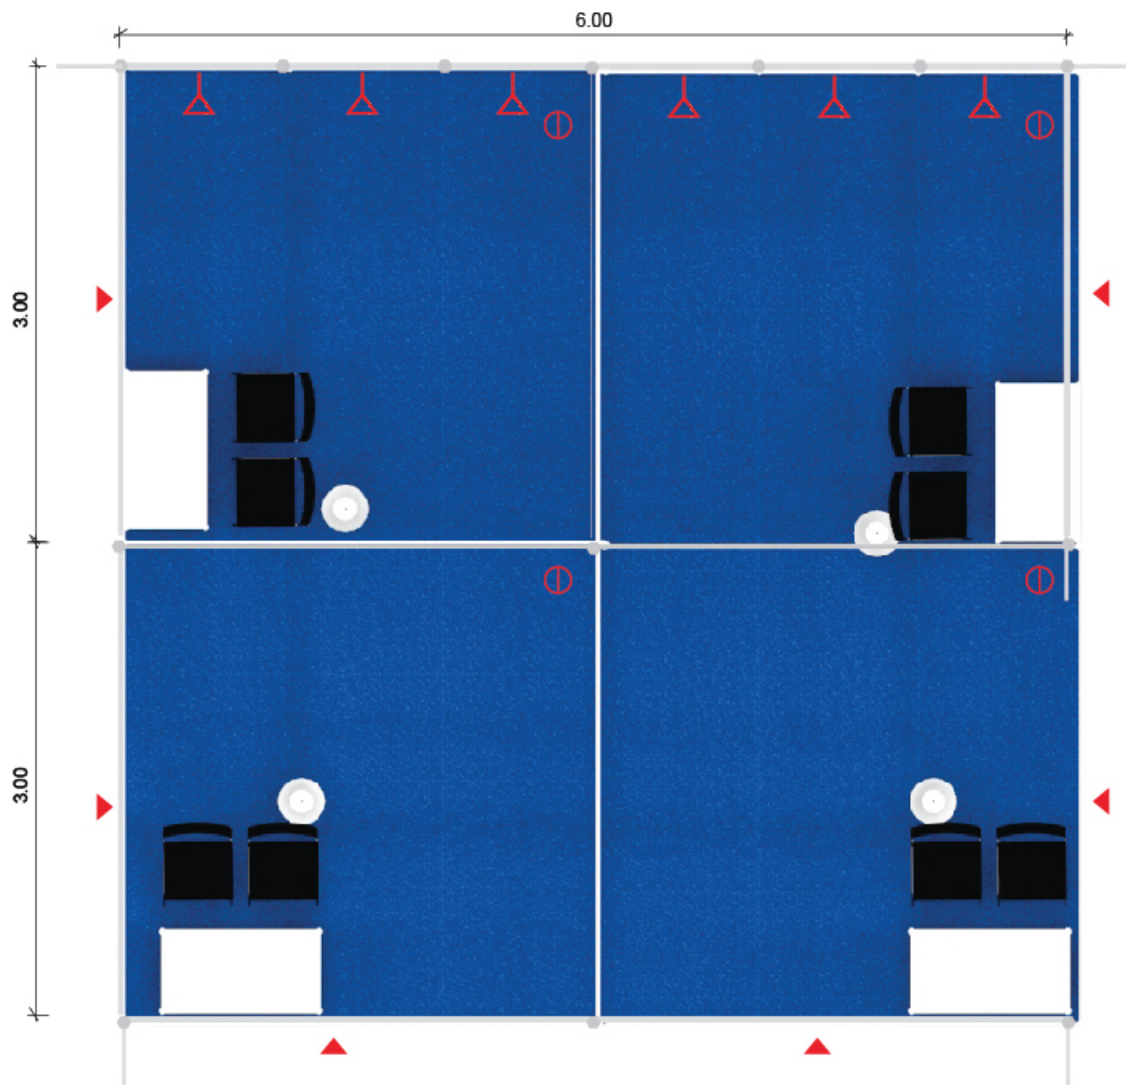

## Shell Scheme 3x9

Size : w 3.00 x L6.00 x h 2.40 m.

Symbol	Entitlement	Qty
□	Lockable Cabinet	3
□	Folding chair	6
△	LED spotlight with arm	6
⊖	Socket 5 Amp.(not for lighting)	3
○	Waste Basket	3
	Needle punch carpet ( Blue)	1

PLAN

FRONT

**Shell Scheme 3x9**

Size : w 3.00 x L6.00 x h 2.40 m.

Symbol	Entitlement	Qty
	Lockable Cabinet	3
	Folding chair	6
	LED spotlight with arm	6
	Socket 5 Amp.(not for lighting)	3
	Waste Basket	3
	Needle punch carpet ( Blue)	1

## Shell Scheme 3X9

Size : w 6.00 x L6.00 x h 2.40 m.

Symbol	Entitlement	Qty
	Lockable Cabinet	4
	Folding chair	8
▶	LED spotlight with arm	8
⊖	Socket 5 Amp.(not for lighting)	4
○	Waste Basket	4
	Needle punch carpet ( Blue)	1

**Shell Scheme 6x6**

Size : w 6.00 x L6.00 x h 2.40 m.

Symbol	Entitlement	Qty
	Lockable Cabinet	4
	Folding chair	8
▶	LED spotlight with arm	8
⊖	Socket 5 Amp.(not for lighting)	4
○	Waste Basket	4
	Needle punch carpet ( Blue)	1