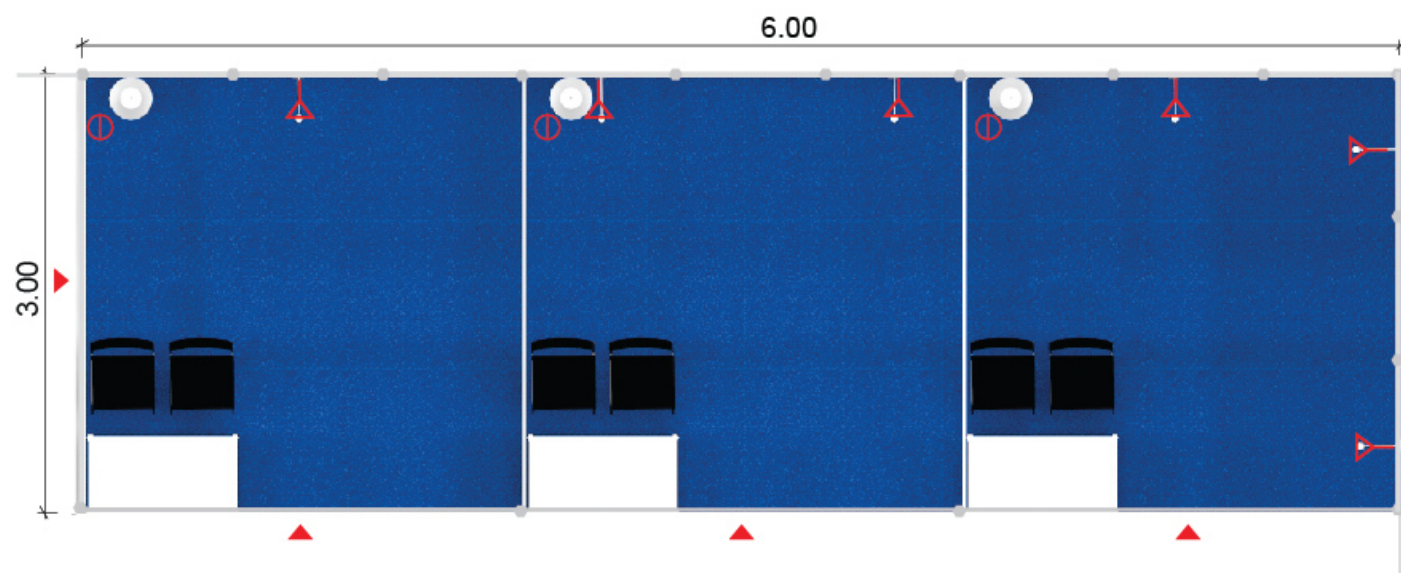

## Shell Scheme 3x9

Size : w 3.00 x L6.00 x h 2.40 m.

Symbol	Entitlement	Qty
□	Lockable Cabinet	3
□	Folding chair	6
△	LED spotlight with arm	6
⊖	Socket 5 Amp.(not for lighting)	3
○	Waste Basket	3
	Needle punch carpet ( Blue)	1

PLAN

FRONT

**Shell Scheme 3x9**

Size : w 3.00 x L6.00 x h 2.40 m.

Symbol	Entitlement	Qty
	Lockable Cabinet	3
	Folding chair	6
	LED spotlight with arm	6
	Socket 5 Amp.(not for lighting)	3
	Waste Basket	3
	Needle punch carpet ( Blue)	1

## Shell Scheme 3X9

Size : w 6.00 x L6.00 x h 2.40 m.

Symbol	Entitlement	Qty
	Lockable Cabinet	4
	Folding chair	8
▶	LED spotlight with arm	8
⊖	Socket 5 Amp.(not for lighting)	4
○	Waste Basket	4
	Needle punch carpet ( Blue)	1

**Shell Scheme 6x6**

Size : w 6.00 x L6.00 x h 2.40 m.

Symbol	Entitlement	Qty
	Lockable Cabinet	4
	Folding chair	8
▶	LED spotlight with arm	8
⊖	Socket 5 Amp.(not for lighting)	4
○	Waste Basket	4
	Needle punch carpet ( Blue)	1