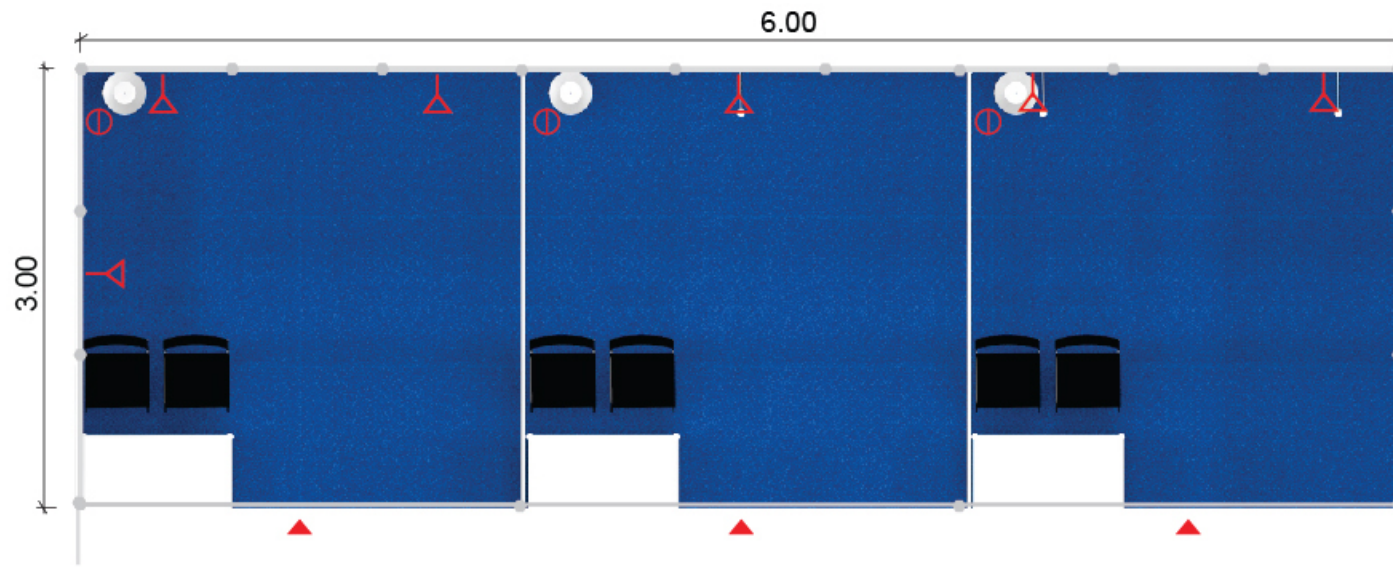

Size : w 3.00 x L6.00 x h 2.40 m.

Symbol	Entitlement	Qty
	Lockable Cabinet	2
	Folding chair	4
▶	LED spotlight with arm	4
⊕	Socket 5 Amp.(not for lighting)	2
○	Waste Basket	2
	Needle punch carpet ( Blue)	1

Size : w 3.00 x L6.00 x h 2.40 m.

Symbol	Entitlement	Qty
	Lockable Cabinet	3
	Folding chair	6
	LED spotlight with arm	6
	Socket 5 Amp.(not for lighting)	3
	Waste Basket	3
	Needle punch carpet ( Blue)	1

## Shell Scheme 3x9

Size : w 3.00 x L6.00 x h 2.40 m.

Symbol	Entitlement	Qty
□	Lockable Cabinet	3
□	Folding chair	6
△	LED spotlight with arm	6
⊖	Socket 5 Amp.(not for lighting)	3
○	Waste Basket	3
	Needle punch carpet ( Blue)	1

**Shell Scheme 6x6**

Size : w 6.00 x L6.00 x h 2.40 m.

Symbol	Entitlement	Qty
	Lockable Cabinet	4
	Folding chair	8
▶	LED spotlight with arm	8
⊖	Socket 5 Amp.(not for lighting)	4
○	Waste Basket	4
	Needle punch carpet ( Blue)	1