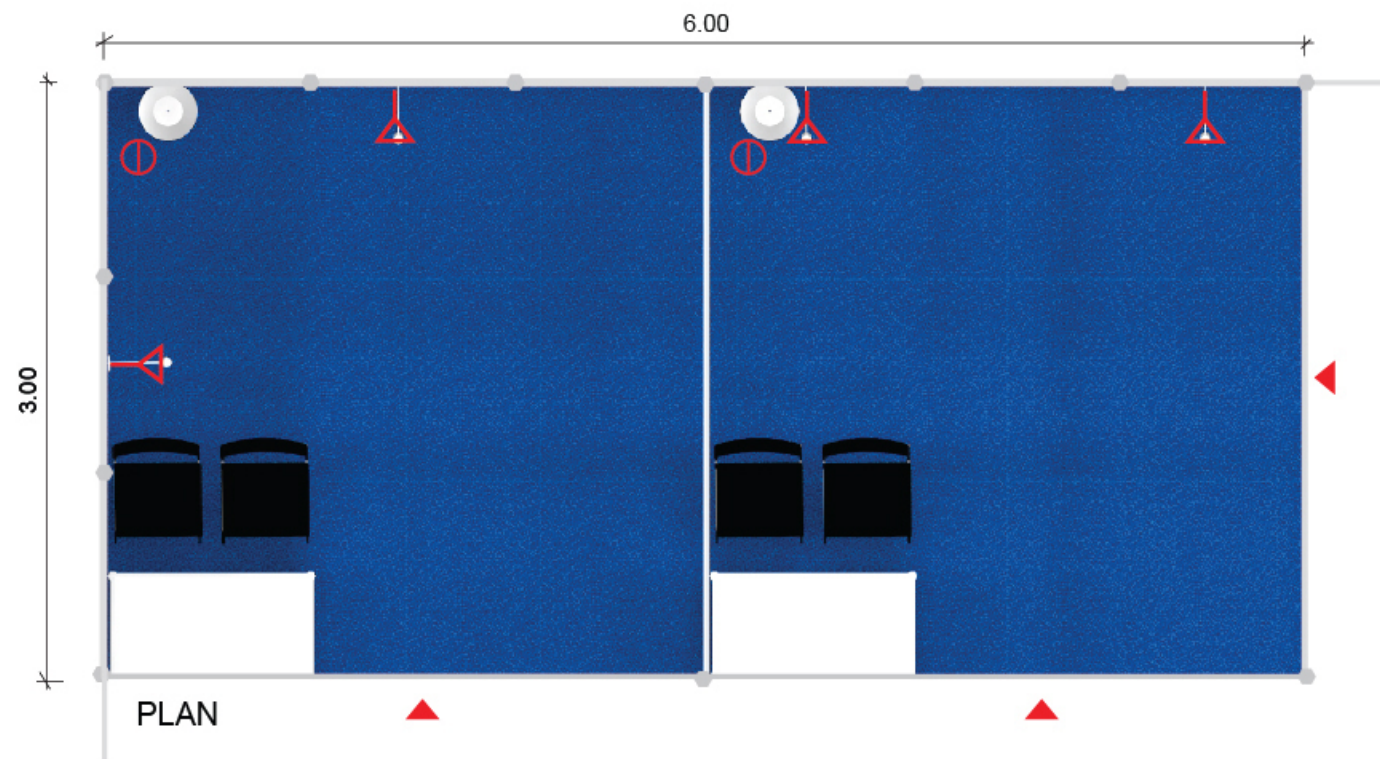

FRONT

**Shell Scheme 3x3**

Size : w 3.00 x L3.00 x h 2.40 m.

Symbol	Entitlement	Qty
	Lockable Cabinet	1
	Folding chair	2
	LED spotlight with arm	2
	Socket 5 Amp.(not for lighting)	1
	Waste Basket	1
	Needle punch carpet ( Blue)	1

PLAN

FRONT

Size : w 3.00 x L6.00 x h 2.40 m.

Symbol	Entitlement	Qty
	Lockable Cabinet	2
	Folding chair	4
	LED spotlight with arm	4
	Socket 5 Amp.(not for lighting)	2
	Waste Basket	2
	Needle punch carpet ( Blue)	1

Size : w 3.00 x L6.00 x h 2.40 m.

Symbol	Entitlement	Qty
	Lockable Cabinet	2
	Folding chair	4
▶	LED spotlight with arm	4
⊕	Socket 5 Amp.(not for lighting)	2
○	Waste Basket	2
	Needle punch carpet ( Blue)	1

## Shell Scheme 3x9

Size : w 3.00 x L6.00 x h 2.40 m.

Symbol	Entitlement	Qty
□	Lockable Cabinet	3
□	Folding chair	6
△	LED spotlight with arm	6
⊖	Socket 5 Amp.(not for lighting)	3
○	Waste Basket	3
	Needle punch carpet ( Blue)	1