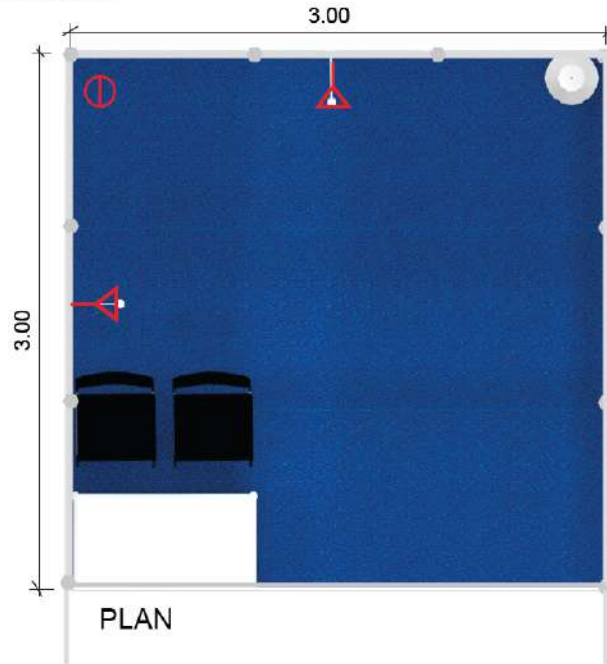

Size : w 3.00 x L3.00 x h 2.40 m.

Symbol	Entitlement	Qty
	Lockable Cabinet	1
	Folding chair	2
	LED spotlight with arm	2
	Socket 5 Amp.(not for lighting)	1
	Waste Basket	1
	Needle punch carpet (Blue)	1

Shell Scheme